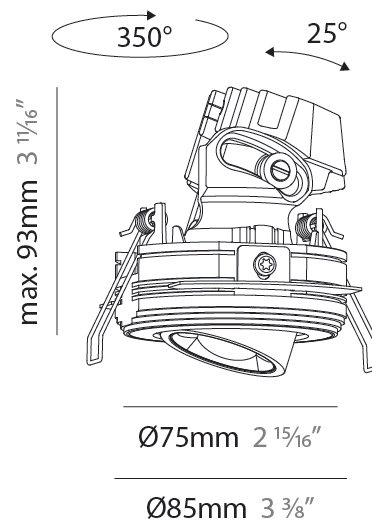

PHYSICAL

Shape: Round
Diameter (mm): 75
Diameter (in): 2 ¹⁵/₁₆
Height (mm): 93
Height (in): 3 ¹¹/₁₆
Ceiling Thickness (mm): 10 / 12.5 / 15 / 25
Ceiling Thickness (in): 3/8 or 1/2 or 9/16 or 1
Min. Recessing Depth (mm): 105
Min. Recessing Depth (in): 4 ¹/₈
Light Distribution: Direct
Diffuser: Lens Pack - Spread Lens / Linear Spread Lens / Honeycomb Louver
Fixture Finish: SSR / BKV / CWI / CRY / HAB / UFT / ITA / RUA / FTG / MYG / LOD / PUS / FRO / FUP / KIA / POP / BLS / SPG / MEY / GOH / GUM / CHC / COM / ABZ / JAG / OBR / MOS / ROR
Fixture Material: Aluminum Die Cast
Cut-out Measurements: D. 86mm / 3 3/8"

ELECTRICAL

Lamp Type: LED (Zhaga Standard)
Input Wattage (W): 14
Total Output Wattage (W): 12.7
Dimming: Dali Dimming
Driver Included: No
Driver Location: Recessed Housing
Driver Type: Constant Current - Universal (120Vac only for DALI driver)
Driver Class: Class 2
Input Voltage (V): 120 - 277
Constant Current (MA): 700

LED

Number of LEDs: 1
Color Temperature (°K): 2700-6500 Tunable White
Max. Delivered Lumen (lm): 1381
Nominal Lumen (lm): 1460
CRI: >90 CRI
Lamp Life (hrs): 50000
Special LEDs offerings: Tunable White

OPTICAL

Reflector°: 62
Adjustability: Rotational 350° / Tilt 25°

RATINGS AND CERTIFICATIONS

Certified By: Certified for North American Standards
IP rating: IP20