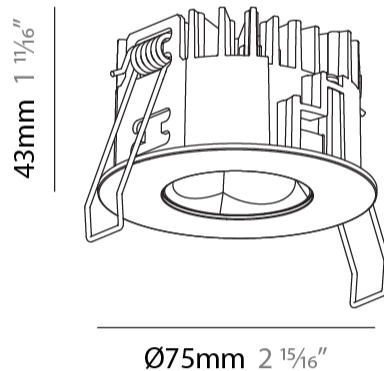

GENERAL

Series: Oiko Pro Round
Subseries: Oiko Pro Round
Brand: Prolicht
Division: Architectural
Mounting Type: Recessed
Mounting Location: Ceiling
Subcategory: Downlight

PHYSICAL

Shape: Round
Diameter (mm): 75
Diameter (in): 2 ¹⁵/₁₆
Height (mm): 43
Height (in): 1 ¹¹/₁₆
Ceiling Thickness (mm): 1 - 25
Ceiling Thickness (in): 1/16 - 1 3/16
Min. Recessing Depth (mm): 50
Min. Recessing Depth (in): 1 ¹⁵/₁₆
Light Distribution: Direct
Diffuser: Lens Pack - Spread Lens / Linear Spread Lens / Honeycomb Louver
Fixture Finish: SSR / BKV / CWI / CRY / HAB / UFT / ITA / RUA / FTG / MYG / LOD / PUS / FRO / FUP / KIA / POP / BLS / SPG / MEY / GOH / GUM / CHC / COM / ABZ / JAG / OBR / MOS / ROR
Fixture Material: Aluminum Die Cast
Cut-out Measurements: 68mm / 2 11/16" Diameter

ELECTRICAL

Lamp Type: LED (Zhaga Standard)
Input Wattage (W): 14
Total Output Wattage (W): 12.7
Dimming: Dali Dimming
Driver Included: No
Driver Location: Recessed Housing
Driver Type: Constant Current - Universal (120Vac only for DALI driver)
Driver Class: Class 2
Input Voltage (V): 120 - 277
Constant Current (MA): 700

LED

Color Temperature (°K): 2700-6500 Tunable White
Max. Delivered Lumen (lm): 1381
Nominal Lumen (lm): 1460
CRI: >93 CRI
Lamp Life (hrs): 50000
Special LEDs offerings: Tunable White

OPTICAL

Reflector°: 62
Adjustability: Fixed

RATINGS AND CERTIFICATIONS

Certified By: Certified for North American Standards
IP rating: IP20